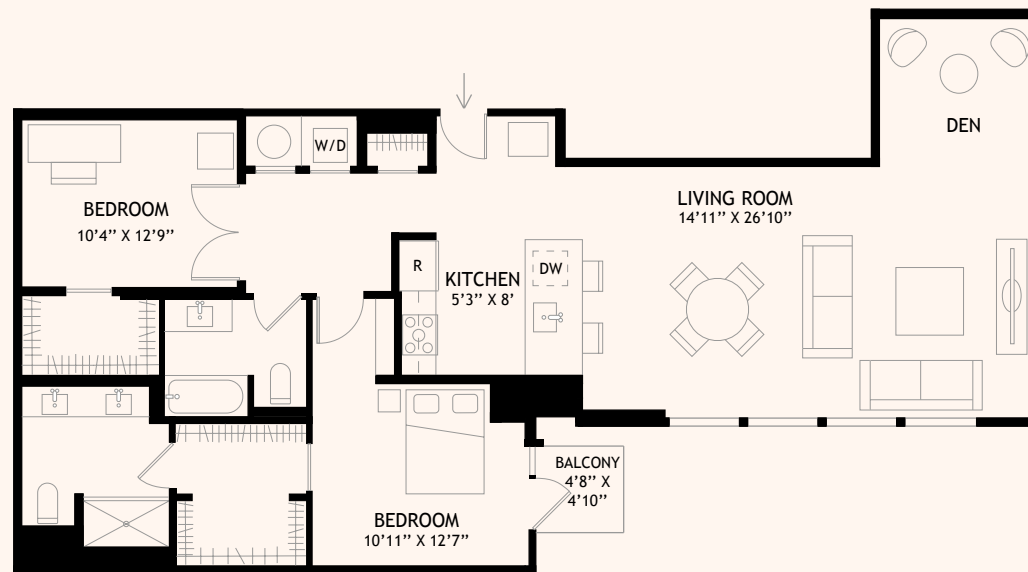

1625
ECKINGTON

QUINCY
LANE

RESIDENCE NUMBER PRICE CONDO FEE

D3 DEN
2 BEDROOMS & 2 BATHROOMS with DEN
1,378 SQUARE FEET