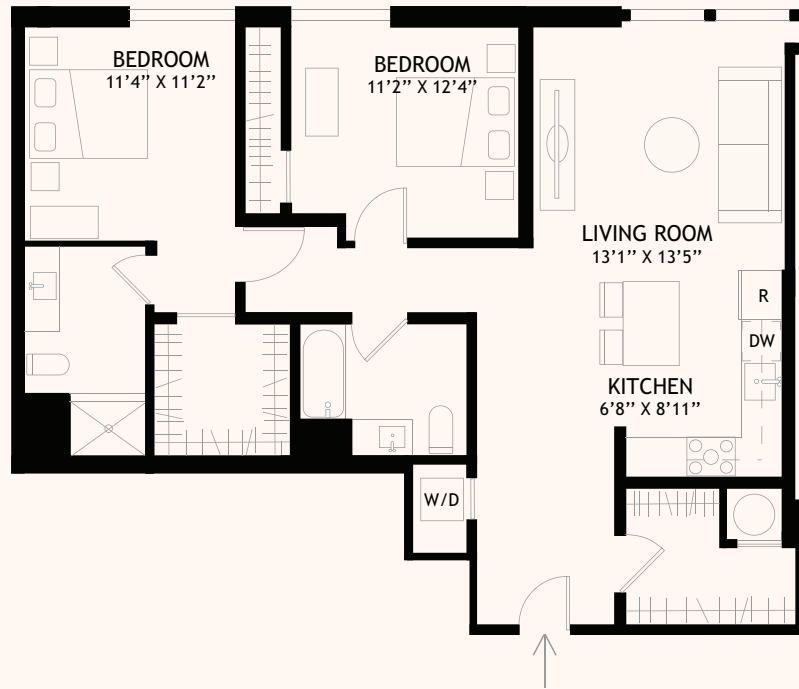

1625  
**ECKINGTON**

QUINCY  
LANE

RESIDENCE NUMBER

PRICE

CONDO FEE

\_\_\_\_\_

**D7**  
**2 BEDROOMS & 2 BATHROOMS**  
1,135-1,148 SQUARE FEET