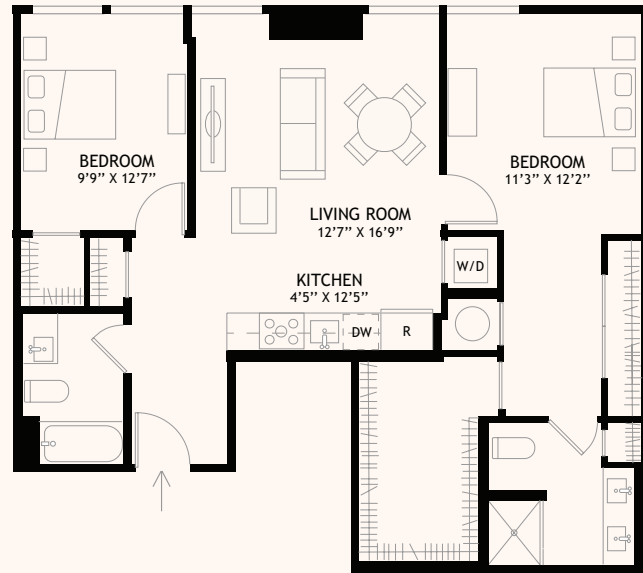

1625  
**ECKINGTON**  
QUINCY  
LANE

RESIDENCE NUMBER      PRICE      CONDO FEE

\_\_\_\_\_

**D5**  
**2 BEDROOMS & 2 BATHROOMS**  
1,008-1,012 SQUARE FEET