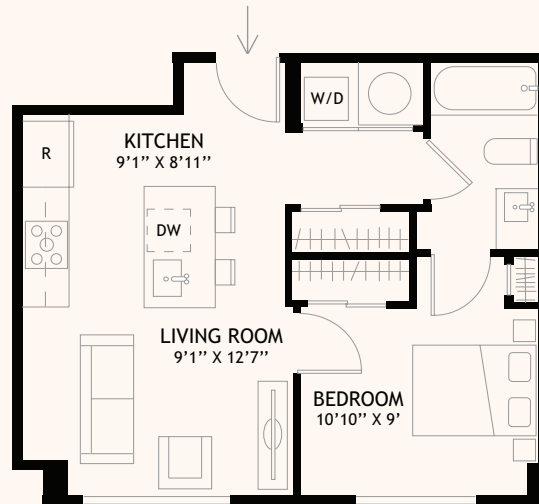

1625
ECKINGTON
QUINCY
LANE

RESIDENCE NUMBER

PRICE

CONDO FEE

C5
1 BEDROOM & 1 BATHROOM
506 SQUARE FEET