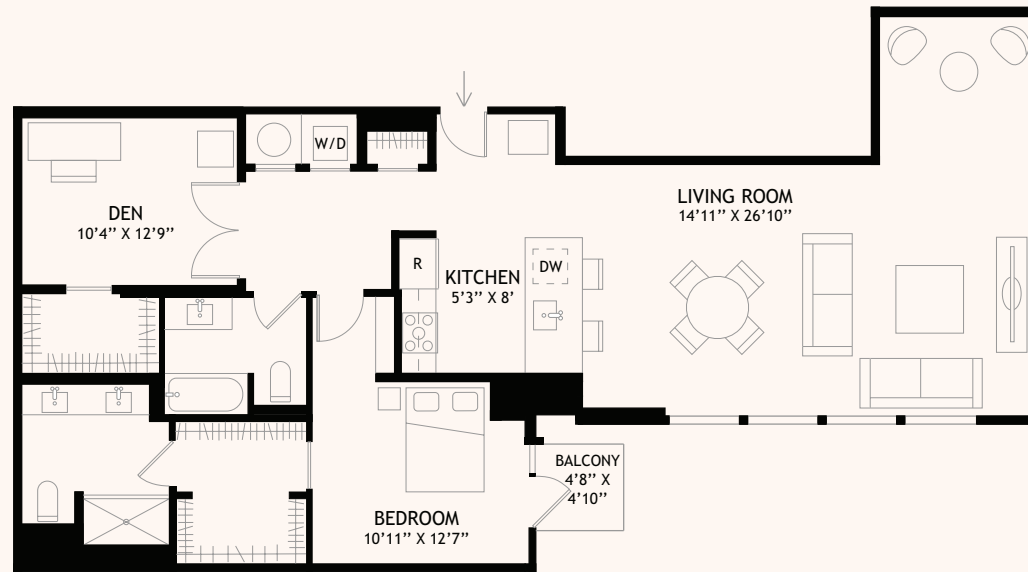

1625  
**ECKINGTON**  
QUINCY  
LANE

RESIDENCE NUMBER      PRICE      CONDO FEE

\_\_\_\_\_

**D3 DEN**  
1 BEDROOM & 2 BATHROOMS with DEN  
1,378 SQUARE FEET