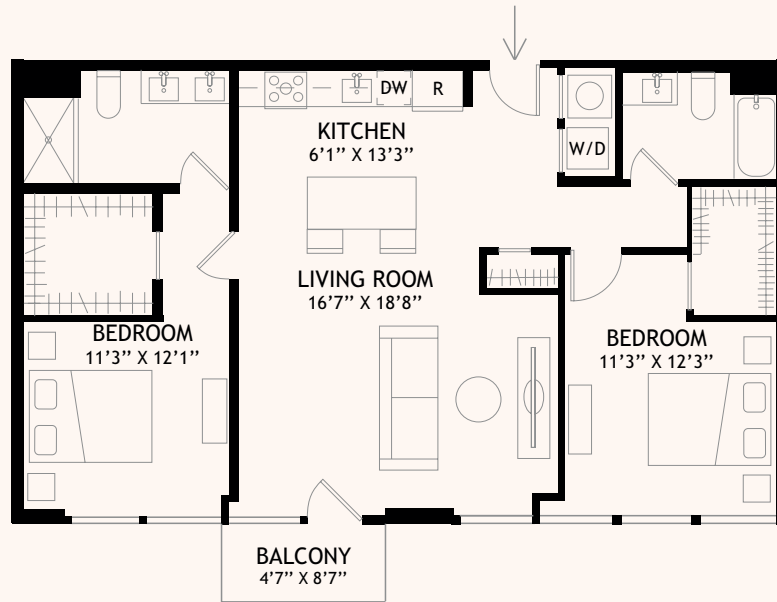

1625  
**ECKINGTON**

QUINCY  
LANE

RESIDENCE NUMBER

PRICE

CONDO FEE

\_\_\_\_\_

**D3**  
**2 BEDROOMS & 2 BATHROOMS**  
1,169 SQUARE FEET