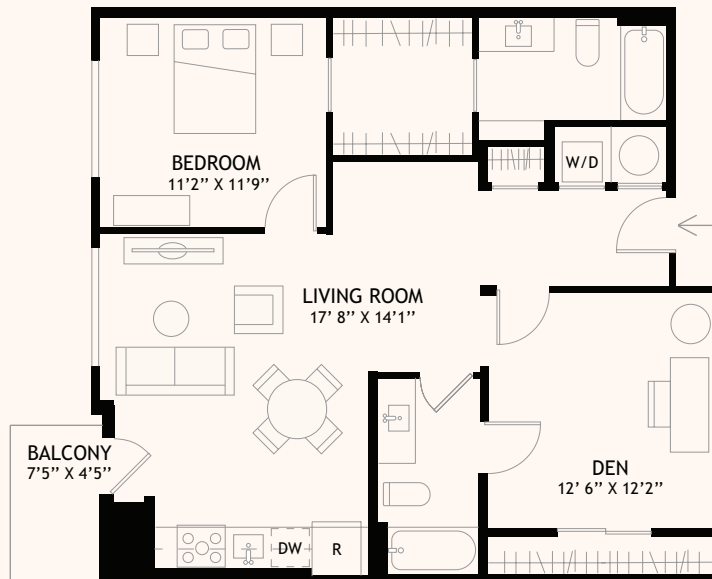

1625
ECKINGTON

QUINCY
LANE

RESIDENCE NUMBER PRICE CONDO FEE

C4 DEN
1 BEDROOM & 2 BATHROOMS with DEN
957-958 SQUARE FEET