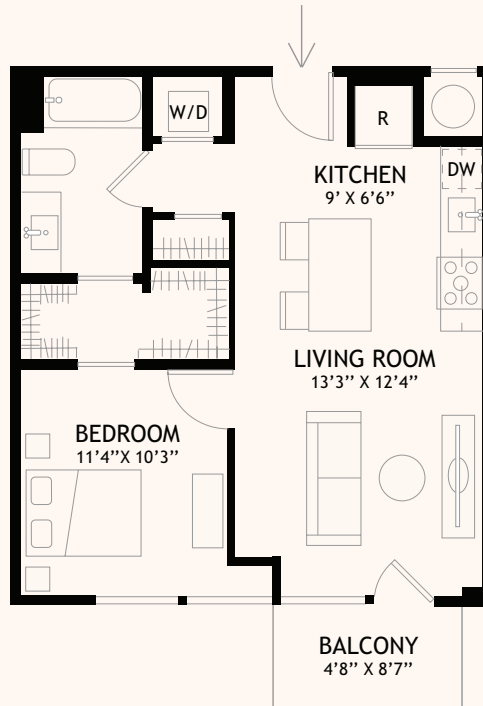

1625
ECKINGTON

QUINCY
LANE

RESIDENCE NUMBER

PRICE

CONDO FEE

C2
1 BEDROOM & 1 BATHROOM
623-625 SQUARE FEET