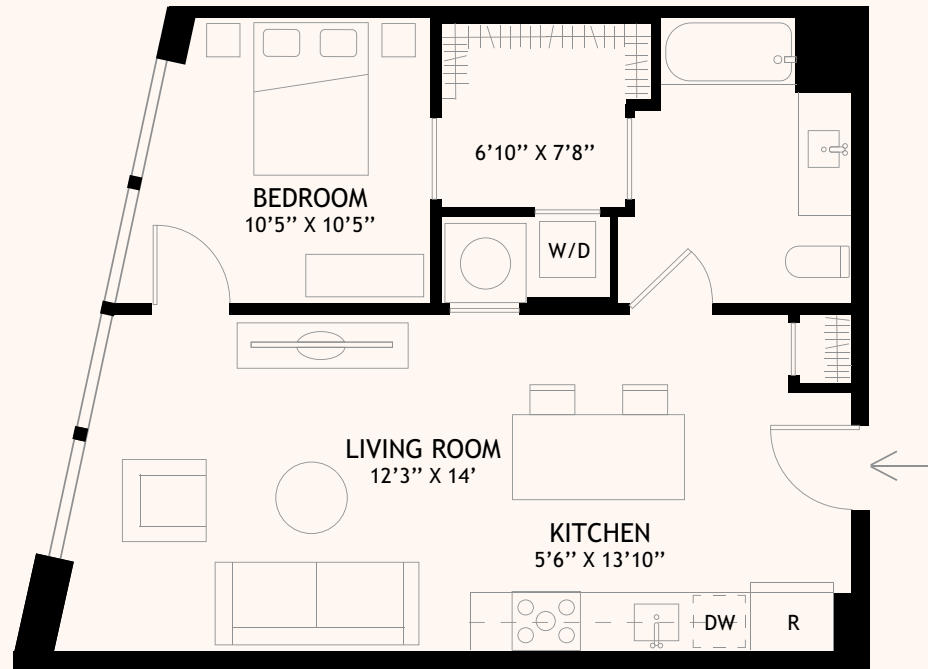

1625  
**ECKINGTON**

QUINCY  
LANE

**C1**  
**1 BEDROOM & 1 BATHROOM**  
644 SQUARE FEET

RESIDENCE NUMBER

PRICE

CONDO FEE

\_\_\_\_\_